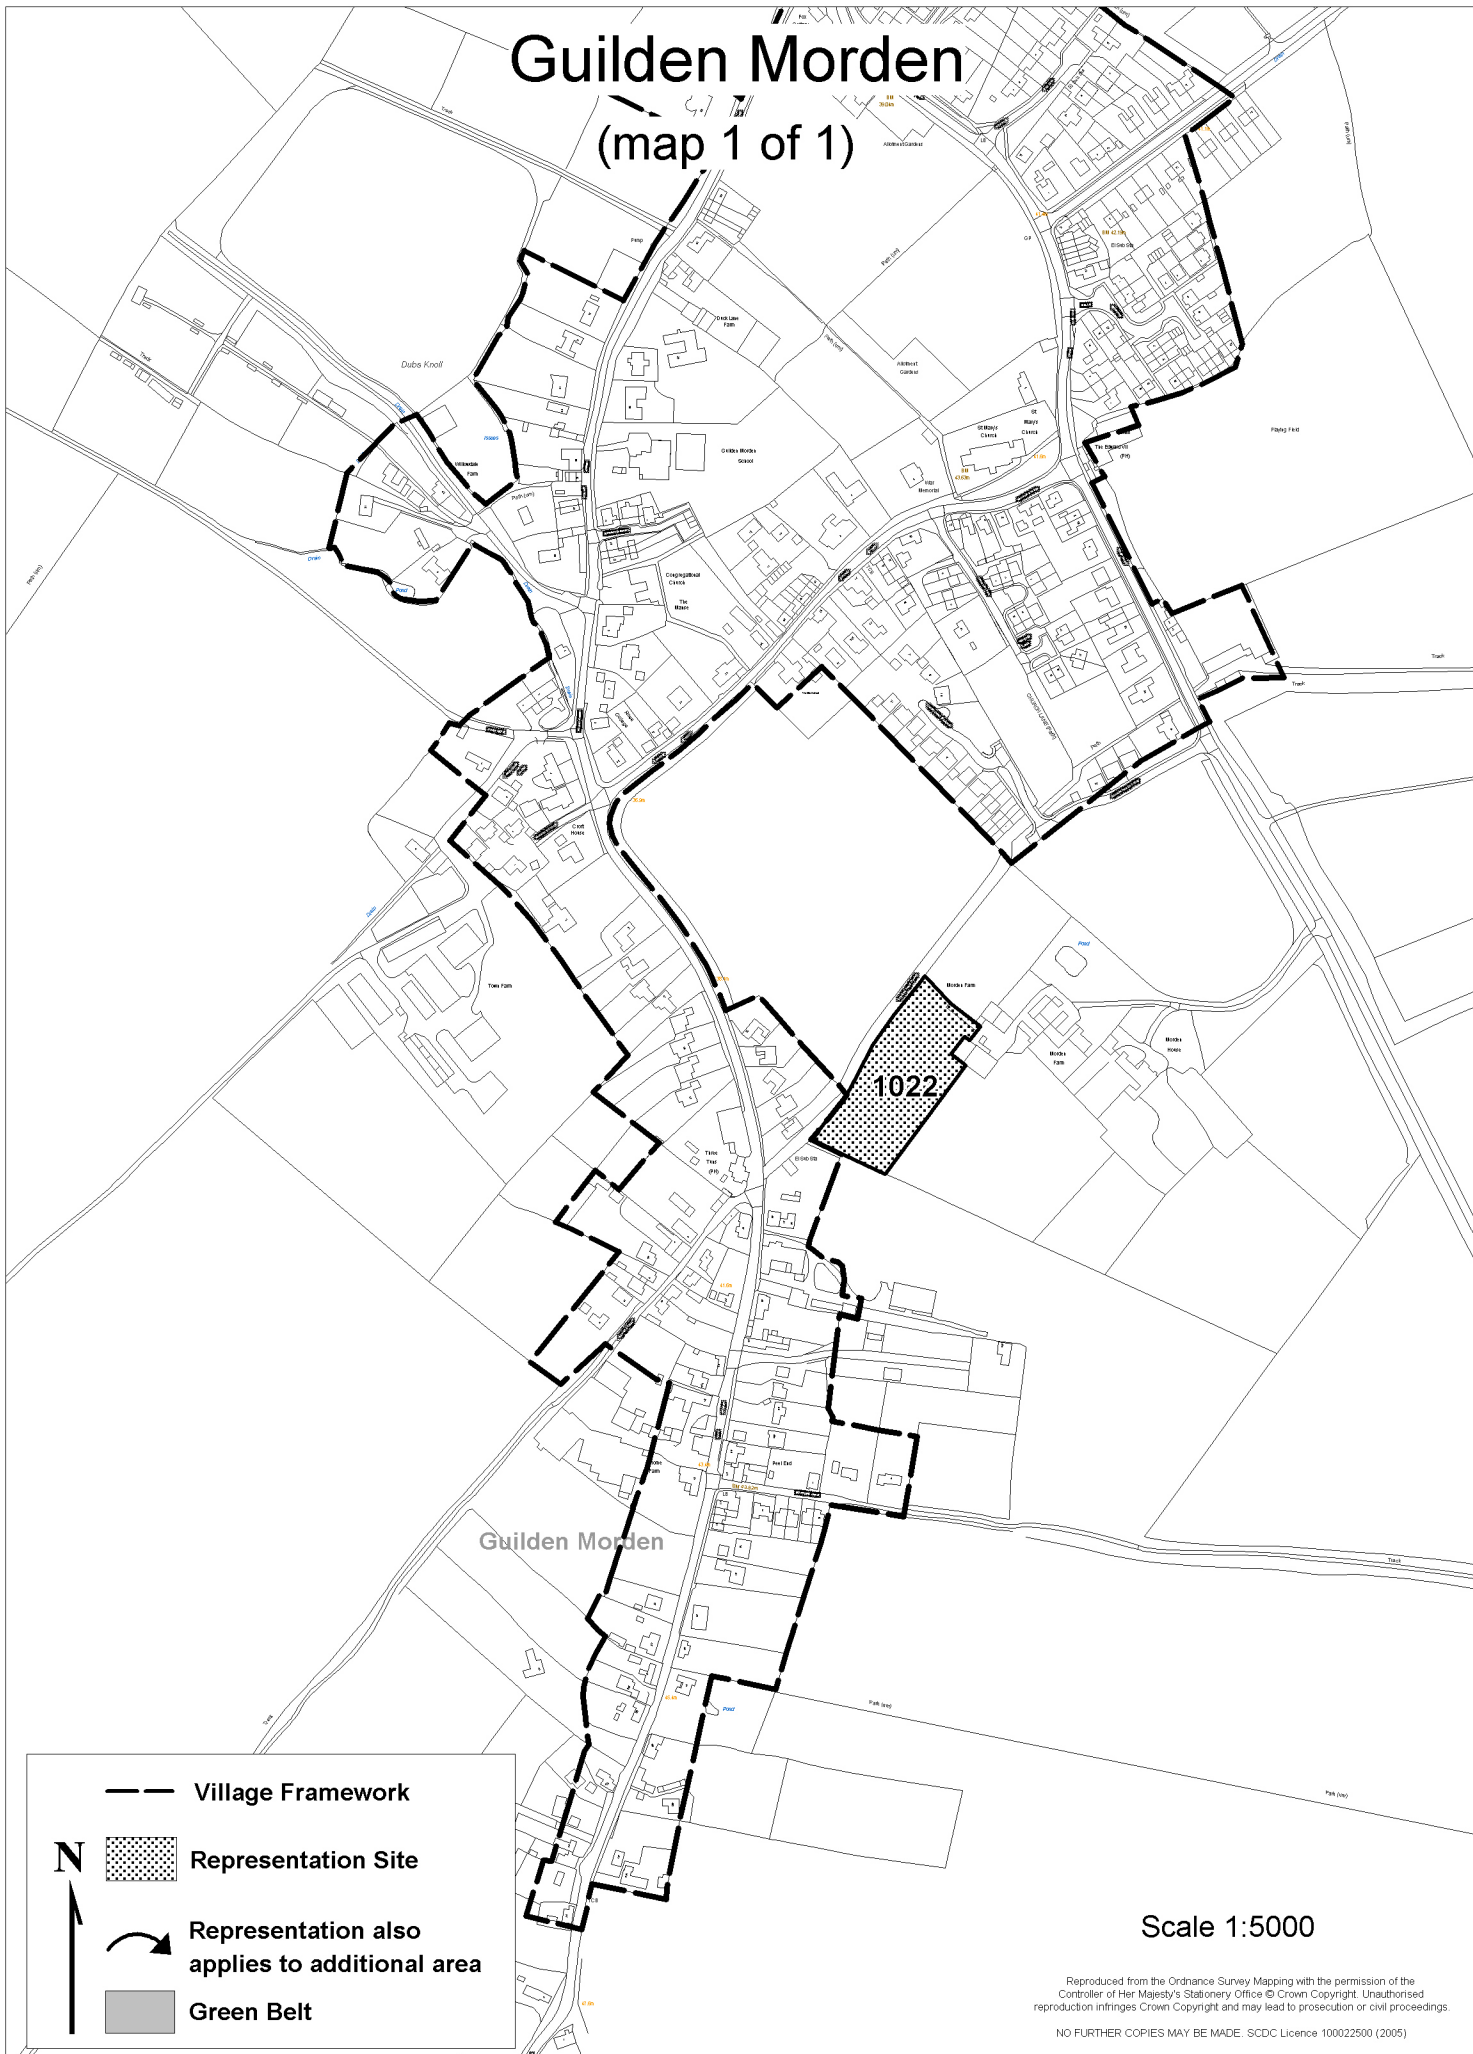

Guiden Morden

(map 1 of 1)

Scale 1:5000